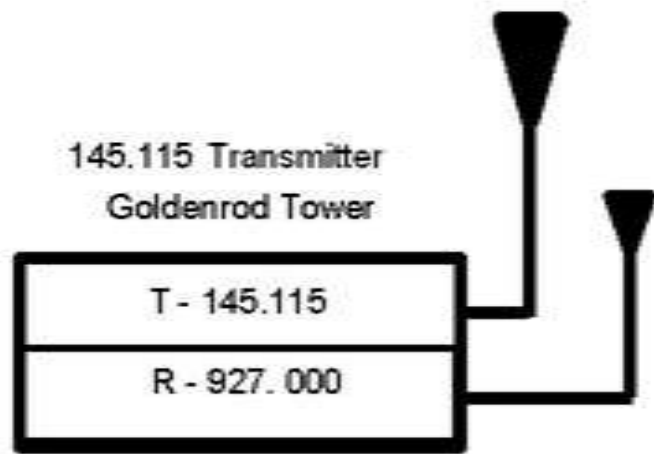

144.515
Receivers

Plattsmouth
Receiver