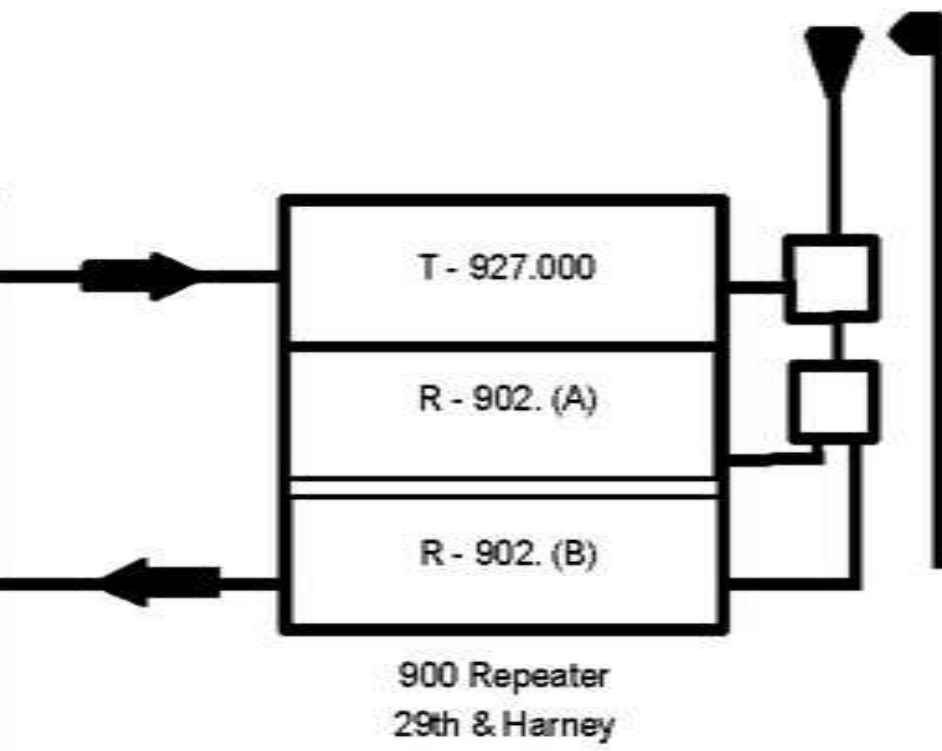

144.515
Receivers