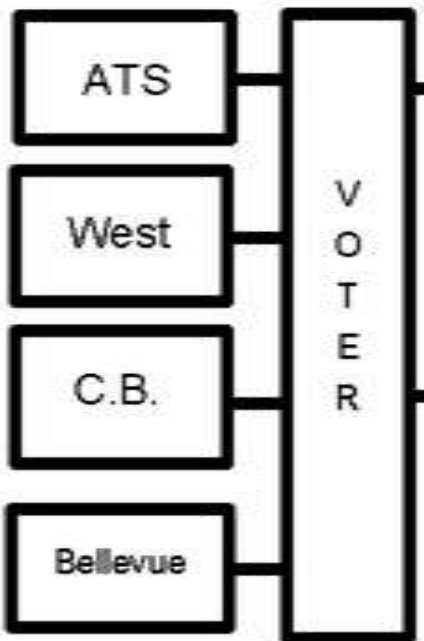

144.515
Receivers