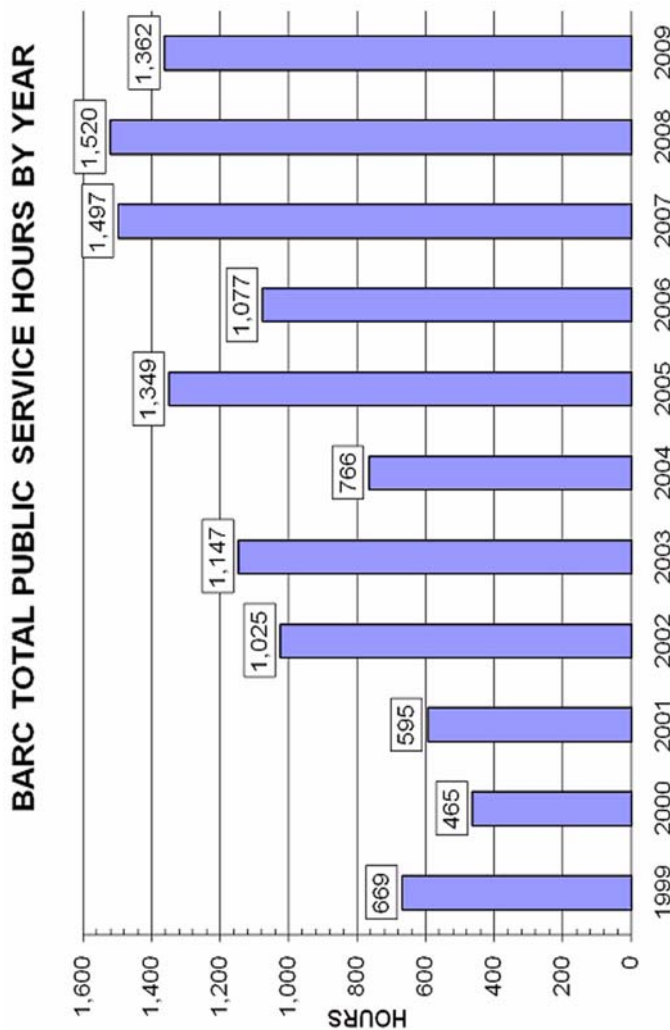

BARC Public Service Hours

George, KB0ZZT, keeps track of public service hours turned in by BARCers. Public service is a major component of our club's special status. The following chart shows they yearly hours. If you have hours to report, please give them to George.

Poser

True - False

- 1 When a signal reaches your receive antenna, half of it is immediately reradiated back out into space.
- 2 Faraday rotation is an important consideration in moonbounce.
- 3 If you are trying for a ten-band WAS, you should get a life.
- 4 Iowa used to be in the ninth call area.
- 5 Fifty percent of the hams in the 68157 ZIP code are listed as residing in only two households.